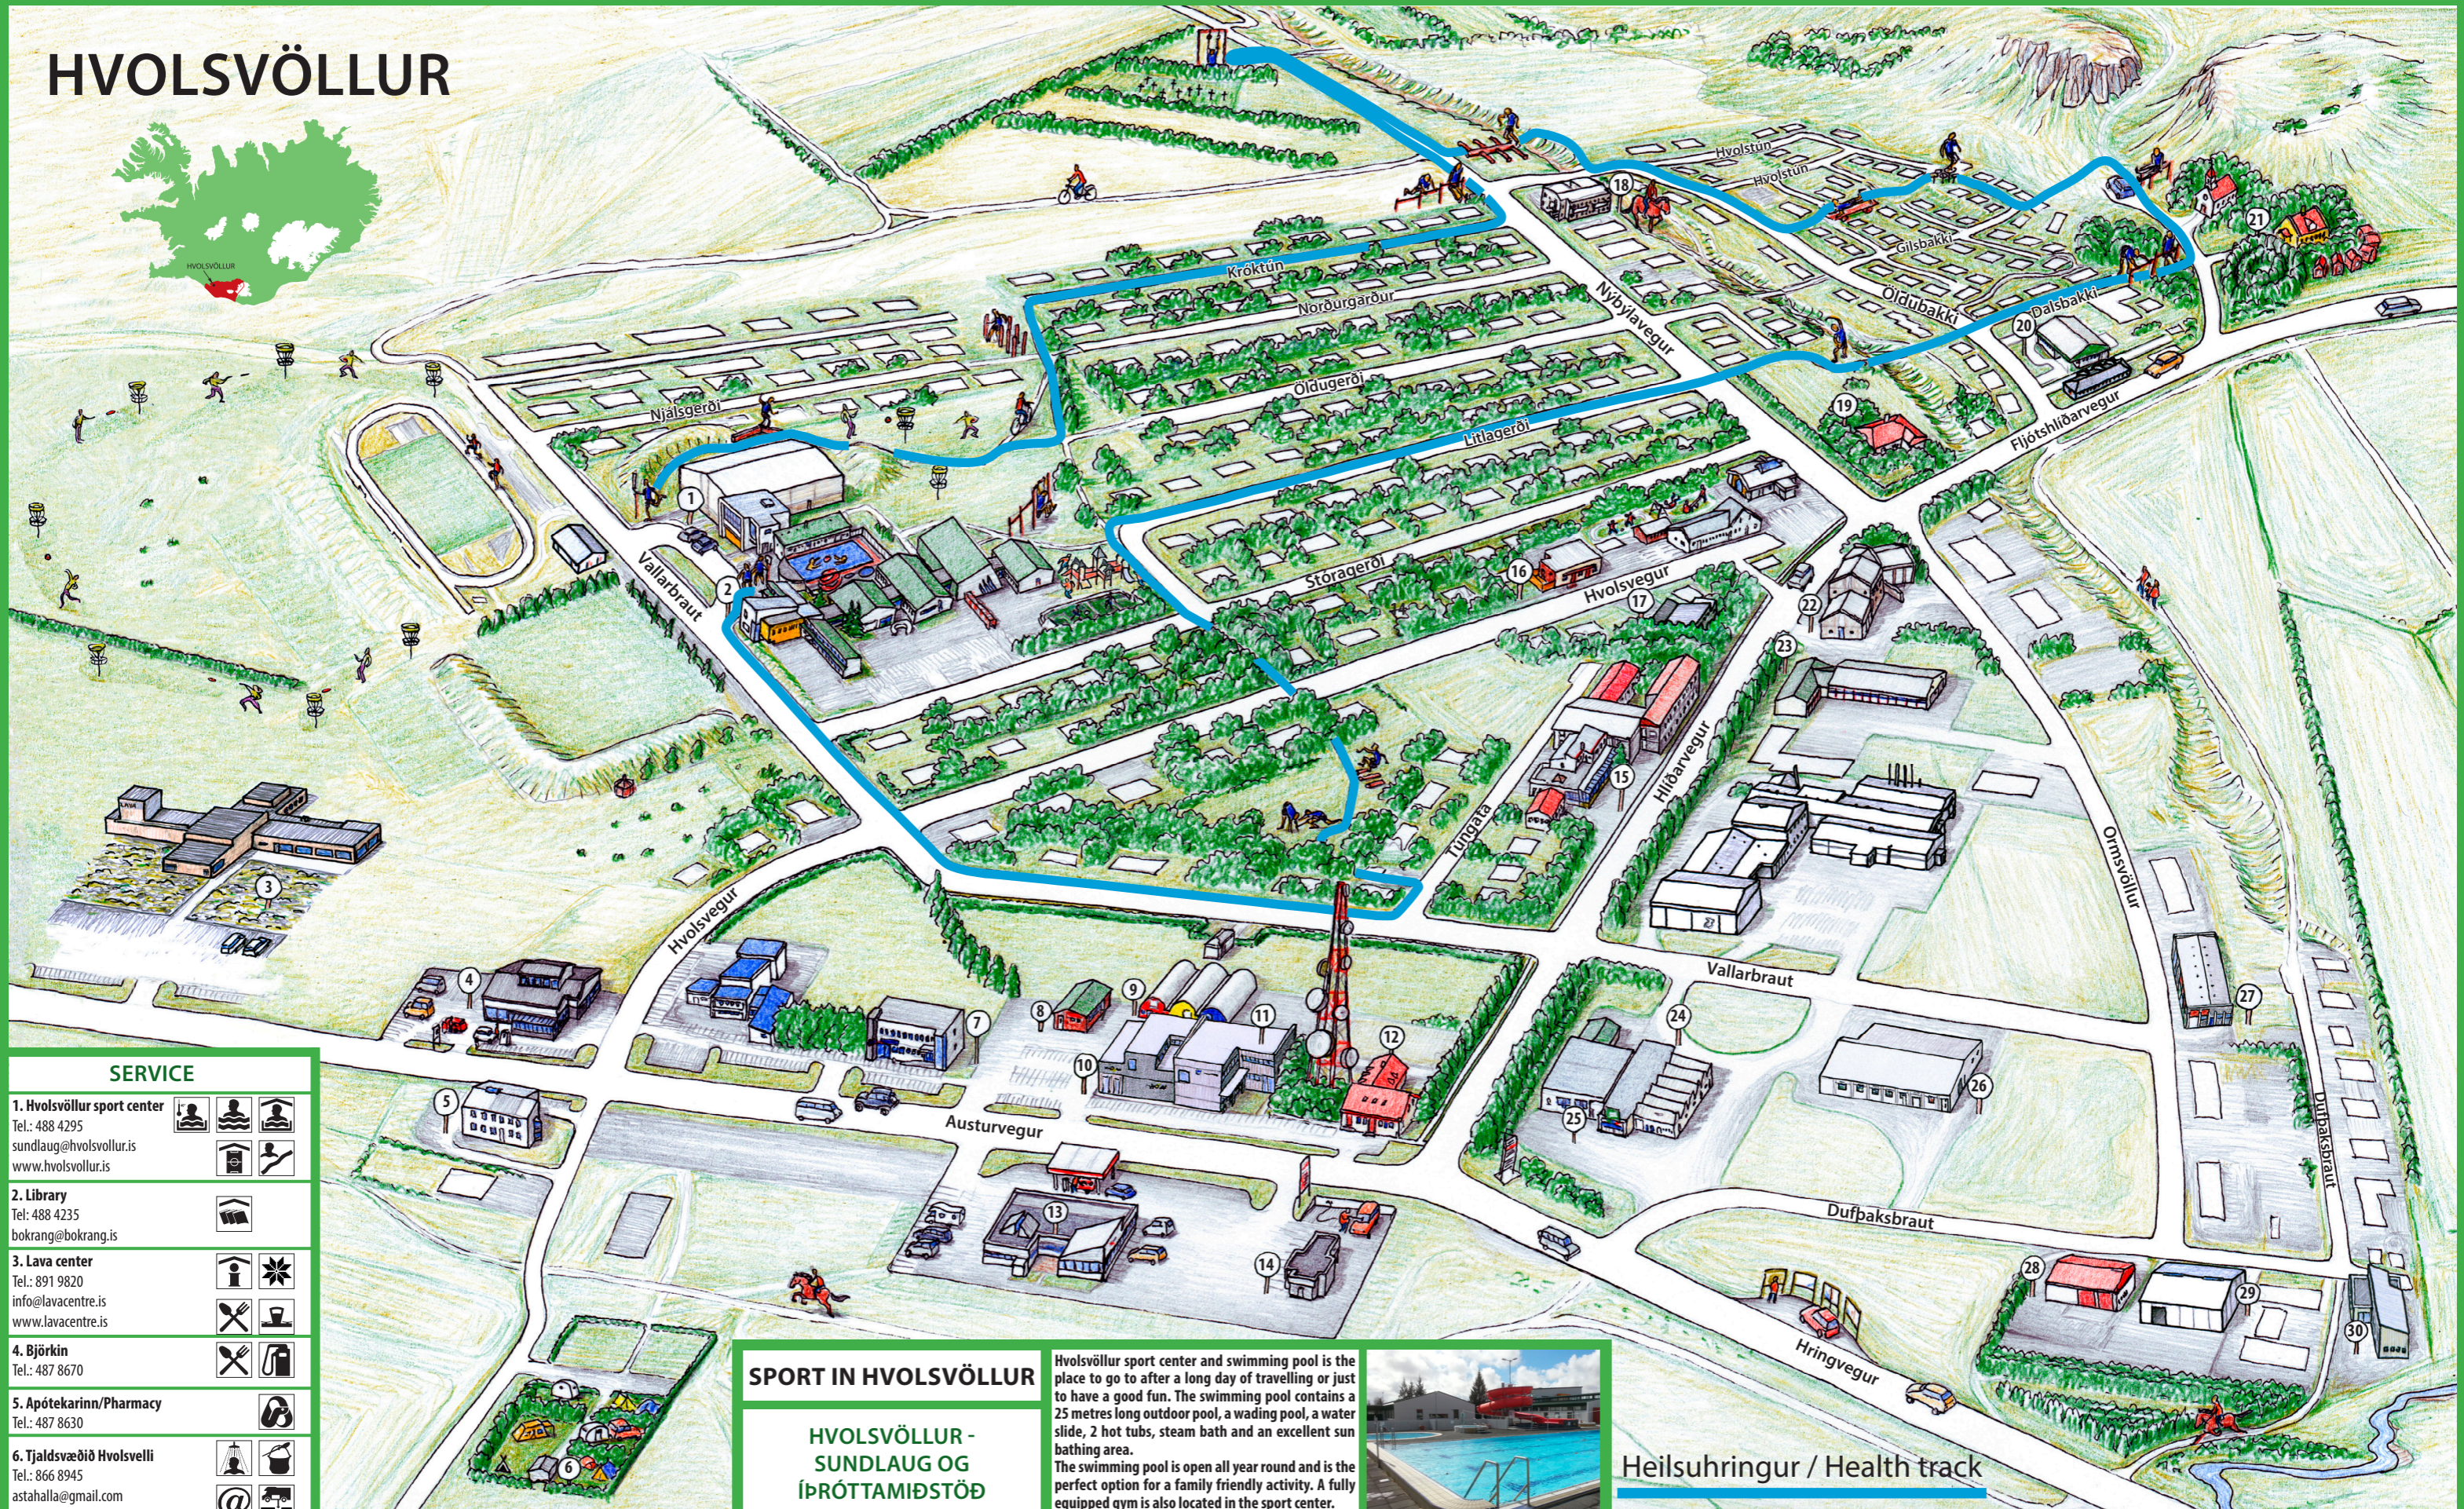

# HVOLSVÖLLUR

## SPORT IN HVOLSVÖLLUR

### HVOLSVÖLLUR - SUNDLAUG OG ÍÞRÓTTAMIÐSTÖÐ

Hvolsvöllur sport center and swimming pool is the place to go to after a long day of travelling or just to have a good fun. The swimming pool contains a 25 metres long outdoor pool, a wading pool, a water slide, 2 hot tubs, steam bath and an excellent sun bathing area. The swimming pool is open all year round and is the perfect option for a family friendly activity. A fully equipped gym is also located in the sport center.